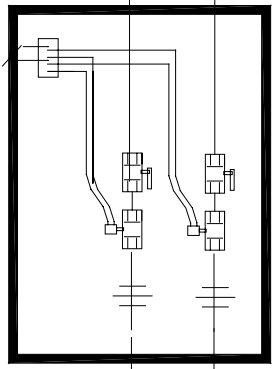

# LA-Series Controller Wiring Diagram

Domestic Cold Water      Natural Gas

S - Series Enclosure  
2 - 3/4" 24 VAC Solenoid

Field Installed  
18 AWG to each  
solenoid

Route Dom. CW piping  
& connect to faucets  
@ Student Work Stations

Route nat. gas piping  
& connect to gas turrets  
@ Student Work Stations  
<typical>

120 VAC

120 VAC Power Supply  
Wiring in Conduit.  
Make Connection @ J-Box  
@ LA-Series Controller

Connect 24-vac  
Output Circuit Wiring  
to Terminal on PCB

LA-Series Controller  
Model LA-1213